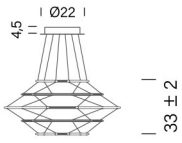

Drop 5 Pendant

Technical information

Linear LED
35W
Diffused emission
Dimmable 1-10V
110-240V
CCT 2700K
3350lm (nominal flux)

CRI 90
IP20
Cable length 2,5m

70

Versions

Black [DRP LNN 51](#)
Satin gold [DRP LGG 51](#)
Satin silver [DRP LDD 51](#)

Drop 7 Pendant

Technical information

Linear LED
60W
Diffused emission
Dimmable 1-10V
110-240V
CCT 2700K
5700lm (nominal flux)

CRI 90
IP20
Cable length 2,5m

90

Versions

Black [DRP LNN 52](#)
Satin gold [DRP LGG 52](#)
Satin silver [DRP LDD 52](#)

Drop 9 Pendant

Technical information

Linear LED
90W
Diffused emission
Dimmable 1-10V
110-240V
CCT 2700K
8700lm (nominal flux)

CRI 90
IP20
Cable length 2,5m

110

Versions

Black [DRP LNN 53](#)
Satin gold [DRP LGG 53](#)
Satin silver [DRP LDD 53](#)