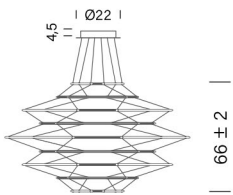

Drop 5 Pendant

Technical information

Linear LED
35W
Diffused emission
Dimmable 1-10V
110-240V
CCT 2700K
3350lm (nominal flux)

CRI 90
IP20
Cable length 2,5m

70

Versions

Black [DRP LNN 51](#)
Satin gold [DRP LGG 51](#)
Satin silver [DRP LDD 51](#)

Drop 7 Pendant

Technical information

Linear LED
60W
Diffused emission
Dimmable 1-10V
110-240V
CCT 2700K
5700lm (nominal flux)

CRI 90
IP20
Cable length 2,5m

90

Versions

Black [DRP LNN 52](#)
Satin gold [DRP LGG 52](#)
Satin silver [DRP LDD 52](#)

Drop 9 Pendant

Technical information

Linear LED
90W
Diffused emission
Dimmable 1-10V
110-240V
CCT 2700K
8700lm (nominal flux)

CRI 90
IP20
Cable length 2,5m

110

Versions

Black [DRP LNN 53](#)
Satin gold [DRP LGG 53](#)
Satin silver [DRP LDD 53](#)