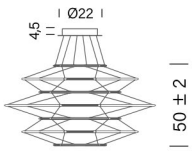

Drop 5 Pendant

Technical information

Linear LED
35W
Diffused emission
Dimmable 1-10V
110-240V
CCT 2700K
3350lm (nominal flux)

CRI 90
IP20
Cable length 2,5m

70

Versions

Black [DRP LNN 51](#)
Satin gold [DRP LGG 51](#)
Satin silver [DRP LDD 51](#)

Drop 7 Pendant

Technical information

Linear LED
60W
Diffused emission
Dimmable 1-10V
110-240V
CCT 2700K
5700lm (nominal flux)

CRI 90
IP20
Cable length 2,5m

90

Versions

Black [DRP LNN 52](#)
Satin gold [DRP LGG 52](#)
Satin silver [DRP LDD 52](#)

Drop 9 Pendant

Technical information

Linear LED
90W
Diffused emission
Dimmable 1-10V
110-240V
CCT 2700K
8700lm (nominal flux)

CRI 90
IP20
Cable length 2,5m

110

Versions

Black [DRP LNN 53](#)
Satin gold [DRP LGG 53](#)
Satin silver [DRP LDD 53](#)